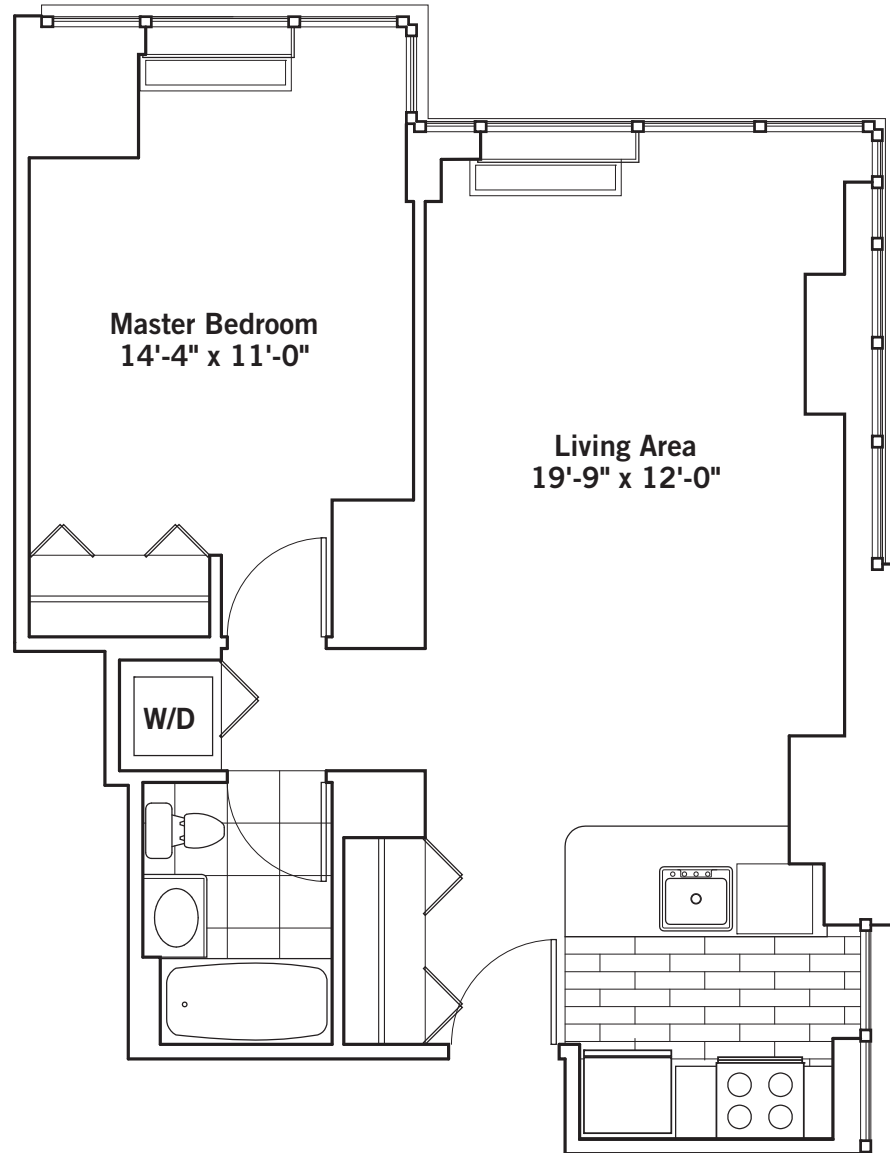

# Residence C

FLOORS 25-29  
1 BEDROOM  
1 BATH

Open, windowed kitchen with breakfast bar  
Master bedroom with corner floor-to-ceiling glass  
Corner living area with floor-to-ceiling glass  
Washer and dryer

Residence C FLOORS 26-29 1 BEDROOM, 1 BATH