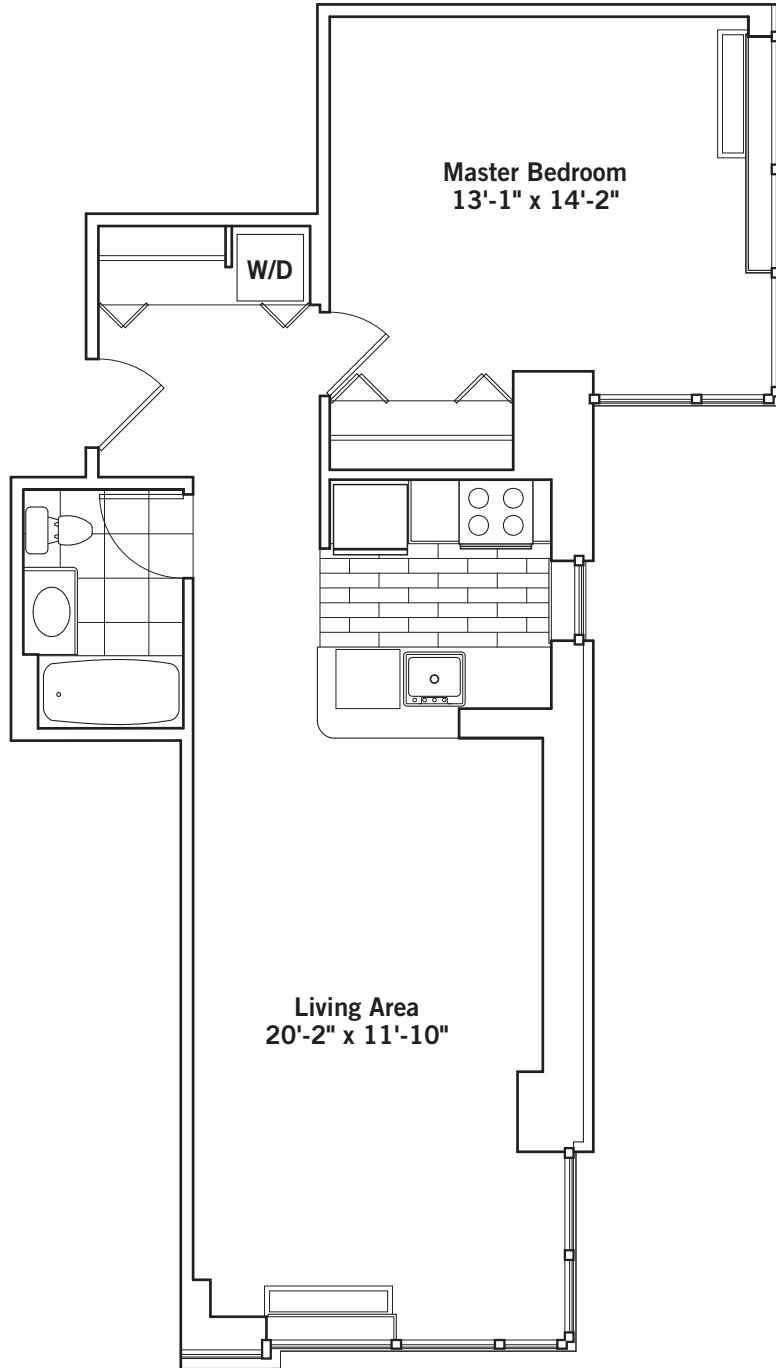

# Residence G

FLOORS 14-25  
1 BEDROOM  
1 BATH

Open, windowed kitchen with breakfast bar  
Corner master bedroom with floor-to-ceiling glass  
Living area with corner floor-to-ceiling glass  
Washer and dryer

Residence G FLOORS 14-25 1 BEDROOM, 1 BATH