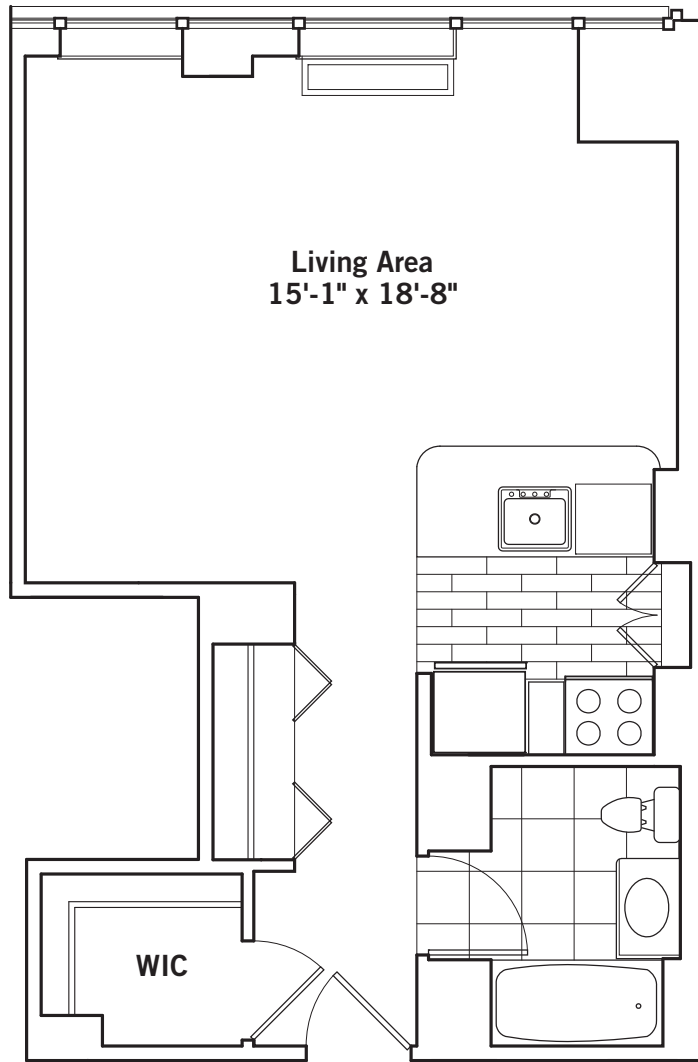

Residence F

FLOORS 39-47
STUDIO
1 BATH

Open kitchen with breakfast bar and full-height glass pantry
Walk-in closet

Residence F FLOORS 39-47 STUDIO, 1 BATH